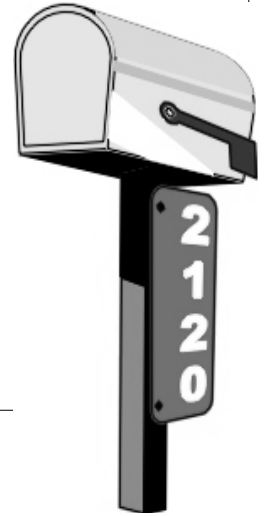

911

When Seconds Count Make Sure We Can Find

- 3" White Reflective letters on reflective blue background
- Visible up to 300 feet away **DAY OR NIGHT!**
- Address numbers printed on both sides of sign
- Your choice of horizontal or vertical

Address signs available upon request at **Vashon Island Fire & Rescue**. Help us help you! Decrease our response time by assuring that we can find your house quickly, day or night.

Vashon Addresses Only